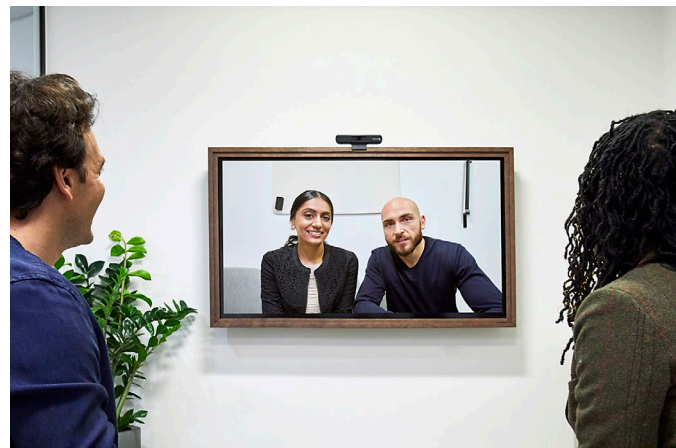

Camera C10

Put everyone in the picture

StarLeaf Camera C10, with its 120° viewing angle, brings superb high-quality video capabilities to any huddle room and makes full use of smaller spaces by putting everyone in the picture.

Enterprise ready

- High-quality enterprise-grade video
- Very wide 120° field-of-view
- Lossless 3x zoom
- Simple to set up and cost effective

Camera C10

Technical specifications

Box contents	1x StarLeaf Camera C10 1x USB cable 3m (9'8")
Compatible systems	GT Mini 3330 Option 1 GT Mini 3330 Option 2 StarLeaf Huddle
Dimensions	W 195mm (7.68") x H 35mm (1.38") x D 43mm (1.69")
Weight	340g (12oz)
Power	5V (USB), 1A (max), 3.5W (typical)
Mounting	Built-in adjustable clip mounts directly to the top of the screen
Camera max resolution	1080p30
Pan/ Tilt/ Zoom	Digital PTZ
Zoom	Lossless 3x zoom
Horizontal field of view	120°
Connectivity	1x USB for StarLeaf rooms system
Temperature range	-10°C ~ 40°C (14°F ~ 104°F)

Meet better. Meet StarLeaf.

Collaboration and communication are key to the success of today's business organizations. StarLeaf brings people together to work better, wherever they are. Uniquely in the industry, StarLeaf is truly built for the enterprise.